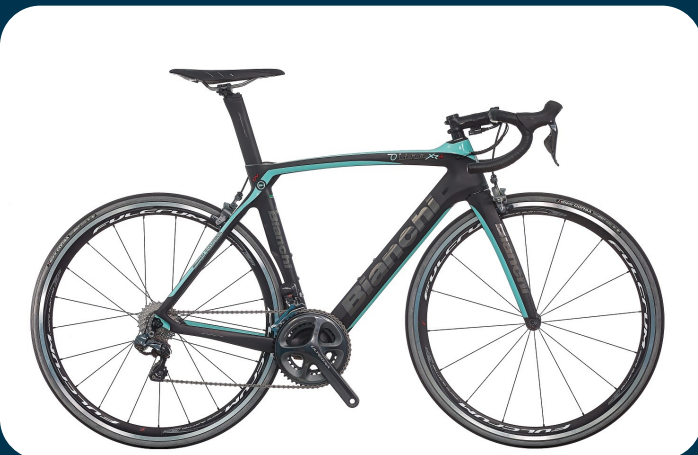

OUR PRODUCTS

Category ROAD

Bianchi

OLTRE XR4

SRAM RED E-TAP

SIZE 47/50/53/55/57/59/61

FRAME: Aero carbon w/
CountervailPF86

FORK: Full Carbon w/Countervail
1.1/8"-1.4"

OUR PRICE (All-expense-paid

税込) ¥1,375,000 — €10437,86 ※

OLTRE XR4

SHIMANO DURA ACE Di2

SIZE 47/50/53/55/57/59/61

FRAME: Aero carbon w/
CountervailPF86

FORK: Full Carbon w/Countervail
1.1/8"-1.4"

OUR PRICE (All-expense-paid

税込) ¥1,375,000 — €10437,86 ※

OLTRE XR4

SHIMANO DURA ACE

SIZE 47/50/53/55/57/61

FRAME: Aero carbon w/
CountervailPF86

FORK: Full Carbon w/Countervail
1.1/8"-1.4"

OUR PRICE (All-expense-paid

税込) ¥1,180,000 — €8959,46 ※